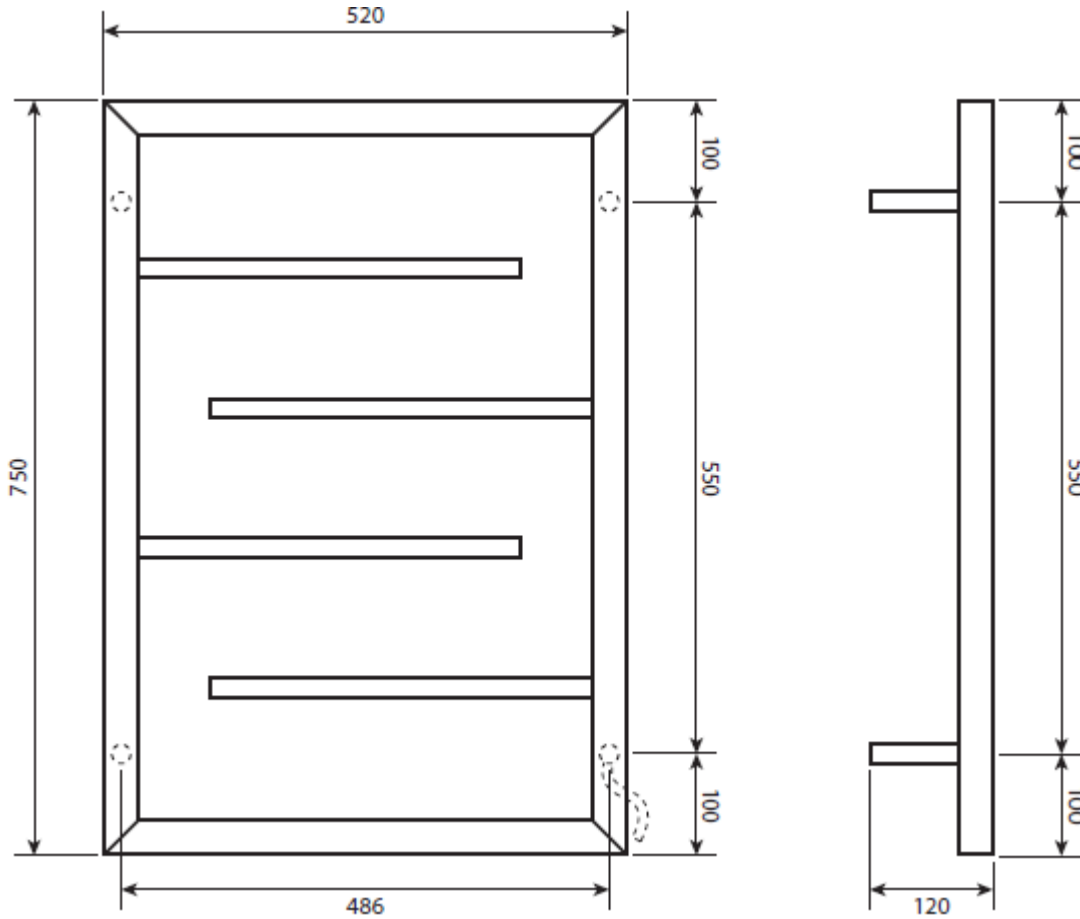

4 Bar Round Frame Heated Rail

750 x 120 x 520

- 4 bar round frame heated towel rail
- 750 x 120 x 520
- 4 rails
- Hardwire cable bottom right hand leg
- HTR-HRFRAME4RD
- Fixings included